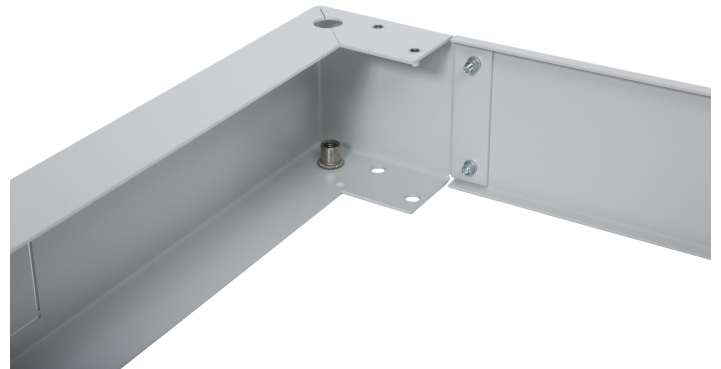

## Product Information

Base, BKT 19", 800/1200/100 W/D/H mm. RAL 7035 grey

Card No. PI\_11070812.1\_02.16

## Features

- For mounting with distribution and SRS cabinets
- Rear cover and side units with wide holes (250 x 70 mm) allowing easy routing of cable bundles (base equipped with one brush grommet)
- Front perforated cover
- Possibility of using floor - leveller feet (included in delivery)
- Material: steel sheet
- Load: 1000 kg
- Colour: RAL 7035

## Performance/Variants

Width (mm)	Depth (mm)	Height (mm)	Index
800	1200	100	11070812.1