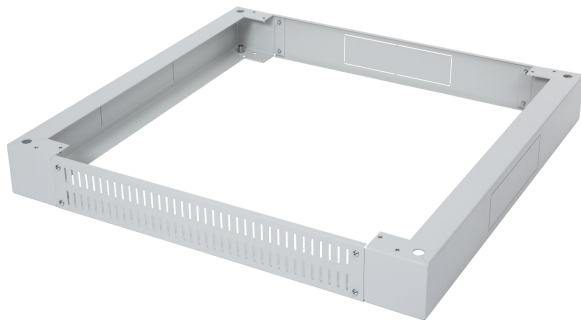

## Product Information

Base, BKT 19", 800/1200/100 W/D/H mm. RAL 7035 grey

Card No. PI\_11070812.1\_02.16

## Features

- For mounting with distribution and SRS cabinets
- Rear cover and side units with wide holes (250 x 70 mm) allowing easy routing of cable bundles (base equipped with one brush grommet)
- Front perforated cover
- Possibility of using floor - leveller feet (included in delivery)
- Material: steel sheet
- Load: 1000 kg
- Colour: RAL 7035

## Performance/Variants

Width (mm)	Depth (mm)	Height (mm)	Index
800	1200	100	11070812.1